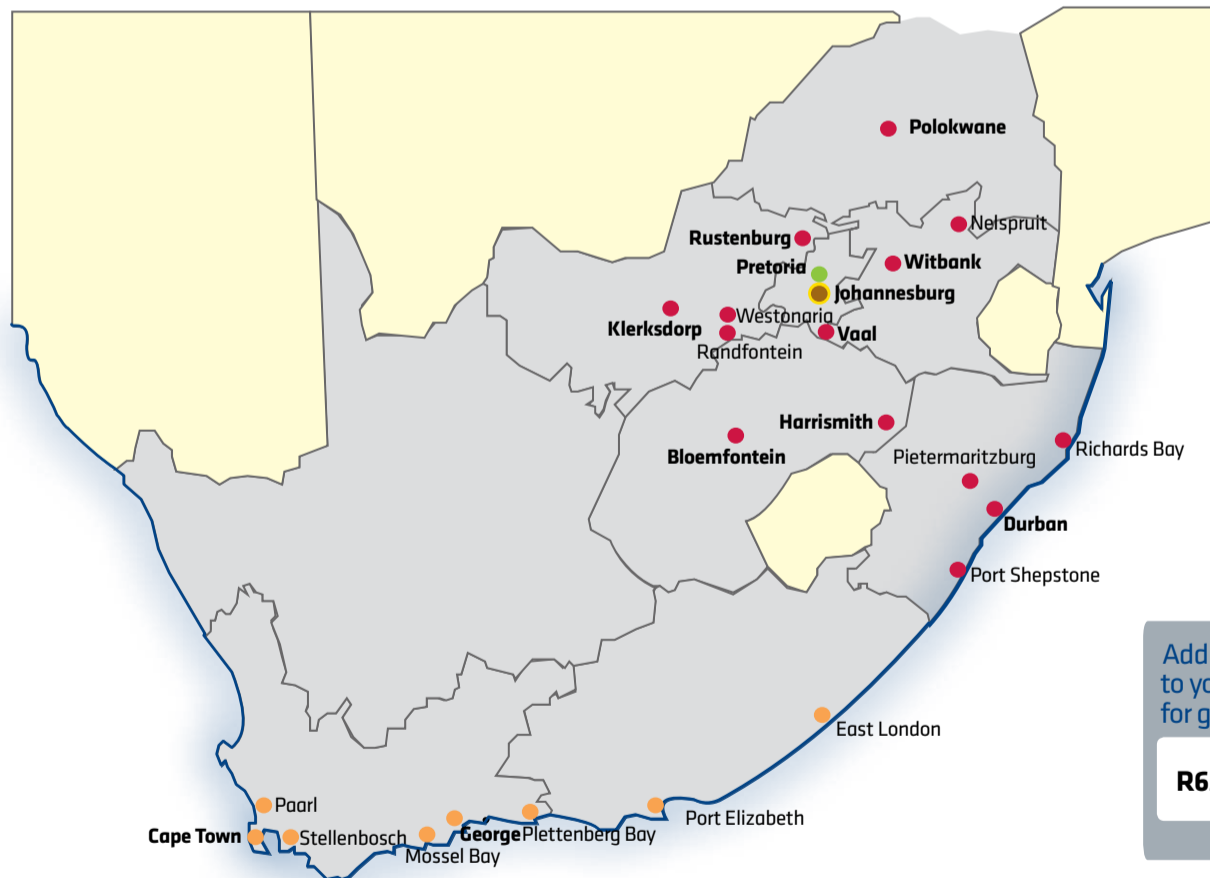

Note: **National Satchels** are available for delivery to destinations listed on the National map, these satchels are also available to the grey zones when used with a **rural grey label**.